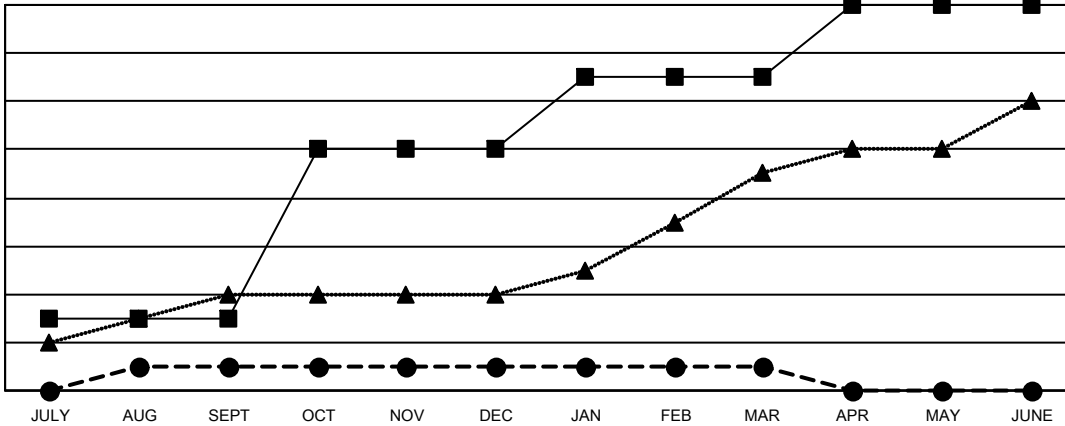

GMT MONTHLY MEMBERSHIP PROGRESS REPORT

Results as of: 3/31/2024

Multiple District A

LOCATION: ONTARIO

GMT: OPEN

GMT CA 2

Clubs			
RESULTS FOR 2023-2024			
QUARTER	NEW CLUB GOAL	NEW CLUBS	DROPPED CLUBS
JULY/AUG/SEPT	3	1	1
OCT/NOV/DEC	7	0	2
JAN/FEB/MAR	3	0	1
APR/MAY/JUNE	3	0	0

Members			
RESULTS FOR 2023-2024			
QUARTER	MEMBER GROWTH NET GOAL	MEMBER GROWTH ACTUAL	DROPPED MEMBERS ACTUAL (including transfers)
JULY/AUG/SEPT	245	309	314
OCT/NOV/DEC	256	464	480
JAN/FEB/MAR	365	429	234
APR/MAY/JUNE	304	0	0

GOALS AND ACTUAL NEW CLUBS CUMULATIVE

- - CURRENT YEAR GOALS FOR NEW CLUBS
- - CURRENT YEAR ACTUAL NEW CLUBS
- ▲ - LAST YEAR ACTUAL NEW CLUBS

GOALS AND ACTUAL MEMBERS CUMULATIVE

- - MEMBER GROWTH NET GOAL
- - MEMBER GROWTH ACTUAL
- ▲ - LAST YEAR MEMBERSHIP ACTUAL