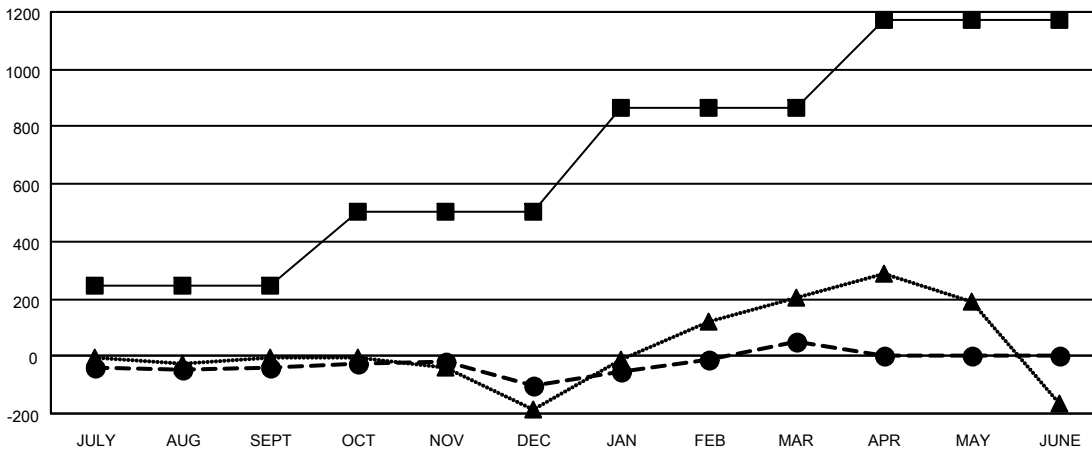

GMT MONTHLY MEMBERSHIP PROGRESS REPORT

Results as of: 3/31/2024

Multiple District A

LOCATION: ONTARIO

GMT: OPEN

GMT CA 2

Clubs			
RESULTS FOR 2023-2024			
QUARTER	NEW CLUB GOAL	NEW CLUBS	DROPPED CLUBS
JULY/AUG/SEPT	3	1	1
OCT/NOV/DEC	7	0	2
JAN/FEB/MAR	3	0	1
APR/MAY/JUNE	3	0	0

Members			
RESULTS FOR 2023-2024			
QUARTER	MEMBER GROWTH NET GOAL	MEMBER GROWTH ACTUAL	DROPPED MEMBERS ACTUAL (including transfers)
JULY/AUG/SEPT	245	309	314
OCT/NOV/DEC	256	464	480
JAN/FEB/MAR	365	429	234
APR/MAY/JUNE	304	0	0

GOALS AND ACTUAL NEW CLUBS CUMULATIVE

- - CURRENT YEAR GOALS FOR NEW CLUBS
- - CURRENT YEAR ACTUAL NEW CLUBS
- ▲ - LAST YEAR ACTUAL NEW CLUBS

GOALS AND ACTUAL MEMBERS CUMULATIVE

- - MEMBER GROWTH NET GOAL
- - MEMBER GROWTH ACTUAL
- ▲ - LAST YEAR MEMBERSHIP ACTUAL